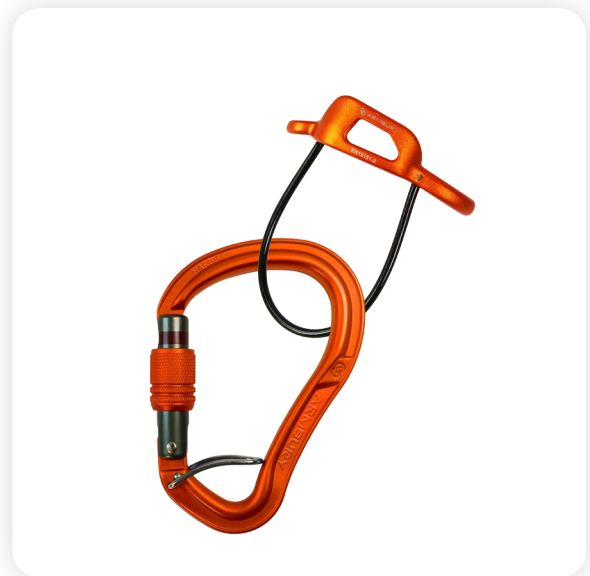

### ZAN SET

#### Description

ZAN SET is combination of ZAN and HMS carabiner HARDY SGW. Suited for beginners to make transition from indoors to outdoors.

---